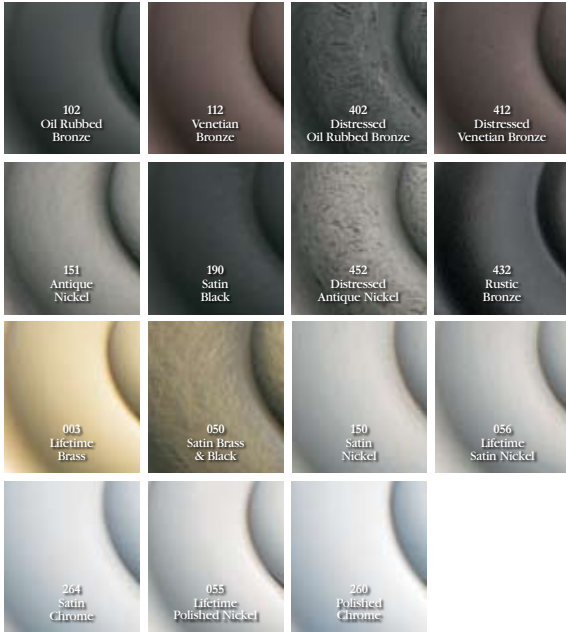

M502.452.ENTR
3/4 escutcheon Cody

AVAILABLE IMAGES FINISHES:

WE RECOMMEND

432 Rustic Bronze,
exclusive to these styles.
Looks like a refined
cast bronze.

COORDINATING TUBULAR PASSAGE STYLES:

5442.452
Cody passage knob